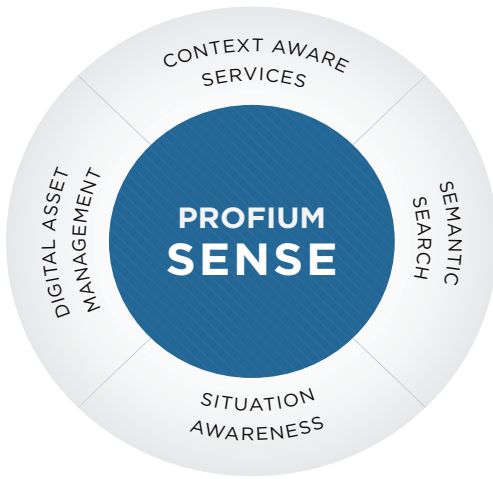

ICT

Teleoperators can create new products and business models through proactive, location-based and context-aware services as well as the role-based services and applications of Sense.

MEDIA

Through Profium Sense media companies are able to implement real-time, multi-channel and segmented data content distribution: content attributes determine to whom the information is transmitted. Sense combined with electronic archives can be packaged in new ways and new services.

PUBLIC SECTOR

Profium Sense offers a smart semantic electronic archive and document management. Also, Situation Awareness application visualizes the customer's operational environment for real-time decision-making.

DIGITAL ASSET MANAGEMENT

Profium Sense supports DAM workflows by allowing users to import content via automated and manual input processes. You can have your content described by industry standard schemes such as IPTC or XMP with the ability to configure it to your in-house vocabularies. Profium Sense provides a Web based interface for your various stakeholders to quickly find, share and use the content in new products be they print or digital.

SEMANTIC SEARCH

Profium Semantic Search goes beyond keywords by understanding the user's intent and context to help you make better decisions and automate routines.

Our semantic search generates relevant results compared to traditional searches. It takes into account the context of search, location and the intent of queries to provide relevant search results. A built in monitoring feature will detect new results and alert users to changes. Profium's technology refines data into critical information in real time.

Natural language can be ambiguous, but Profium's Semantic Search exposes the meaning behind the words. Rather than use ranking algorithms to predict relevancy, Semantic Search uses meanings to produce highly relevant search results.

It provides you with instant answers to complex questions based on data gathered about users, metadata and other relevant information about your business domain. It helps you find the content you need reliably and quickly. Profium Semantic Search is geared to work in the most demanding business and industrial environments.

CONTEXT AWARE SERVICES

Profium Sense can power context-aware services that take the wants and needs of different users into account. These interests can be expressed with concepts relevant to these users while taking their physical points of interest into the equation.

SITUATION AWARENESS